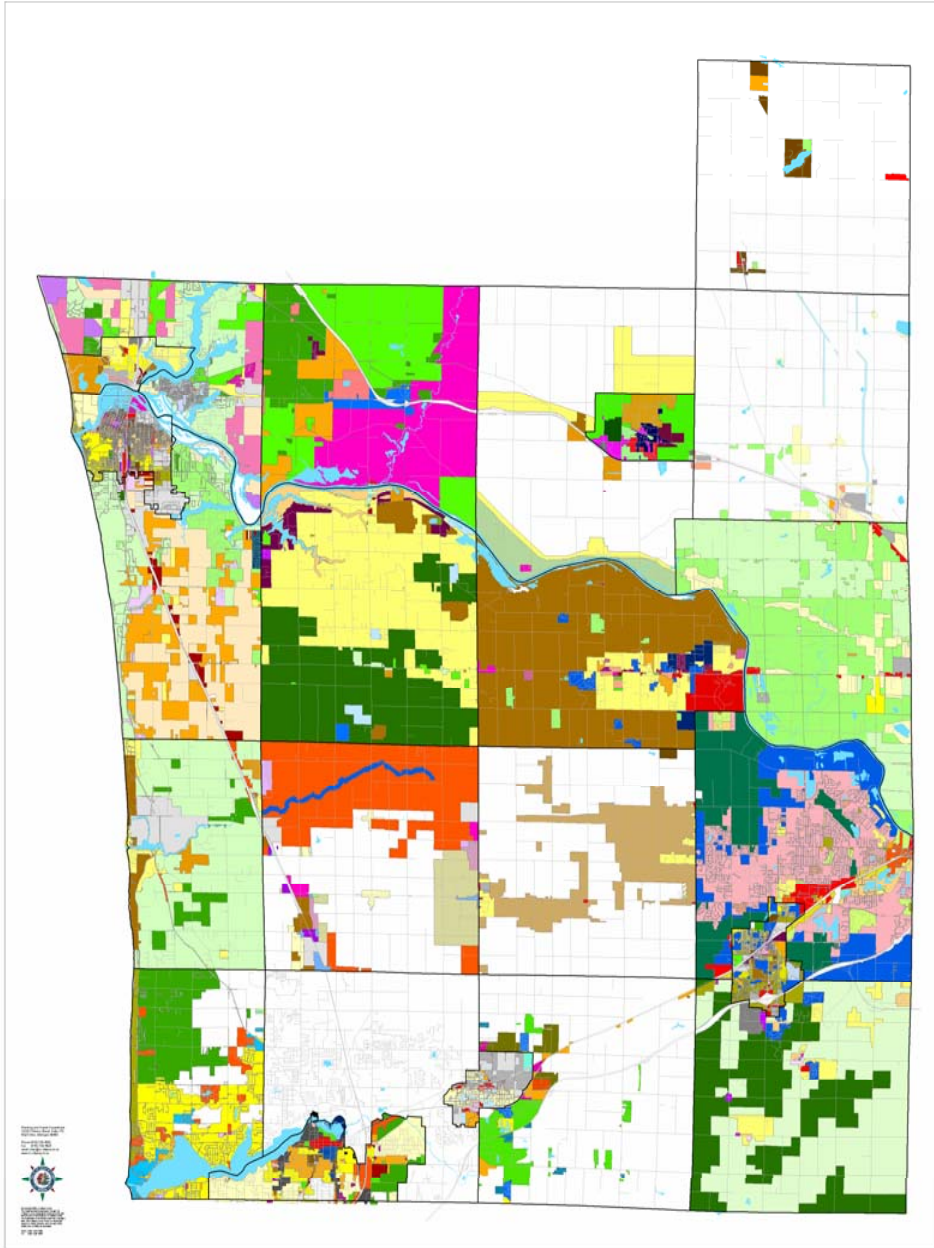

Standardized Mapping in Ottawa County

Adoption Status (May 2010)

Local Unit	Master Plan		Zoning Ordinance	
	District Colors	District Titles	District Colors	District Titles
Allendale				
Blendon	✓	✓	✓	✓
Chester	X	X	X	X
Coopersville				
Crockery	✓	✓	✓	✓
Ferrysburg	✓	✓	✓	✓
Georgetown	✓	✓		
Grand Haven Township	✓	✓	✓	✓
Grand Haven City	✓	✓	✓	✓
Holland City				
Holland Township	✓	✓	✓	✓
Hudsonville	✓	✓	✓	✓
Jamestown	✓	✓	✓	✓
Olive	✓	✓	✓	✓
Park	✓	✓	✓	✓
Polkton	✓	✓	✓	✓
Port Sheldon	✓	✓	✓	✓
Robinson	X	X	X	X
Spring Lake Village	✓	✓	✓	✓
Spring Lake Township	✓	✓	✓	✓
Tallmadge	✓	✓	✓	✓
Wright	✓	✓	✓	✓
Zeeland Township	✓	✓	✓	✓
Zeeland City	✓	✓	✓	✓

Legend

✓ = Representatives of the local unit of government have indicated that they intend to adopt the Standard Titles and/or Colors as updates are made

✓ = Standardized Titles and/or Colors have been adopted

Blank = Local Unit of Government has not yet been contacted.

X = Local Unit of Government does not intend to adopt at this time

Countywide Zoning Map: Existing and Standardized Zoning District Colors

Local Unit of Government Existing Zoning District Colors

Countywide Zoning Map with Standardized Colors